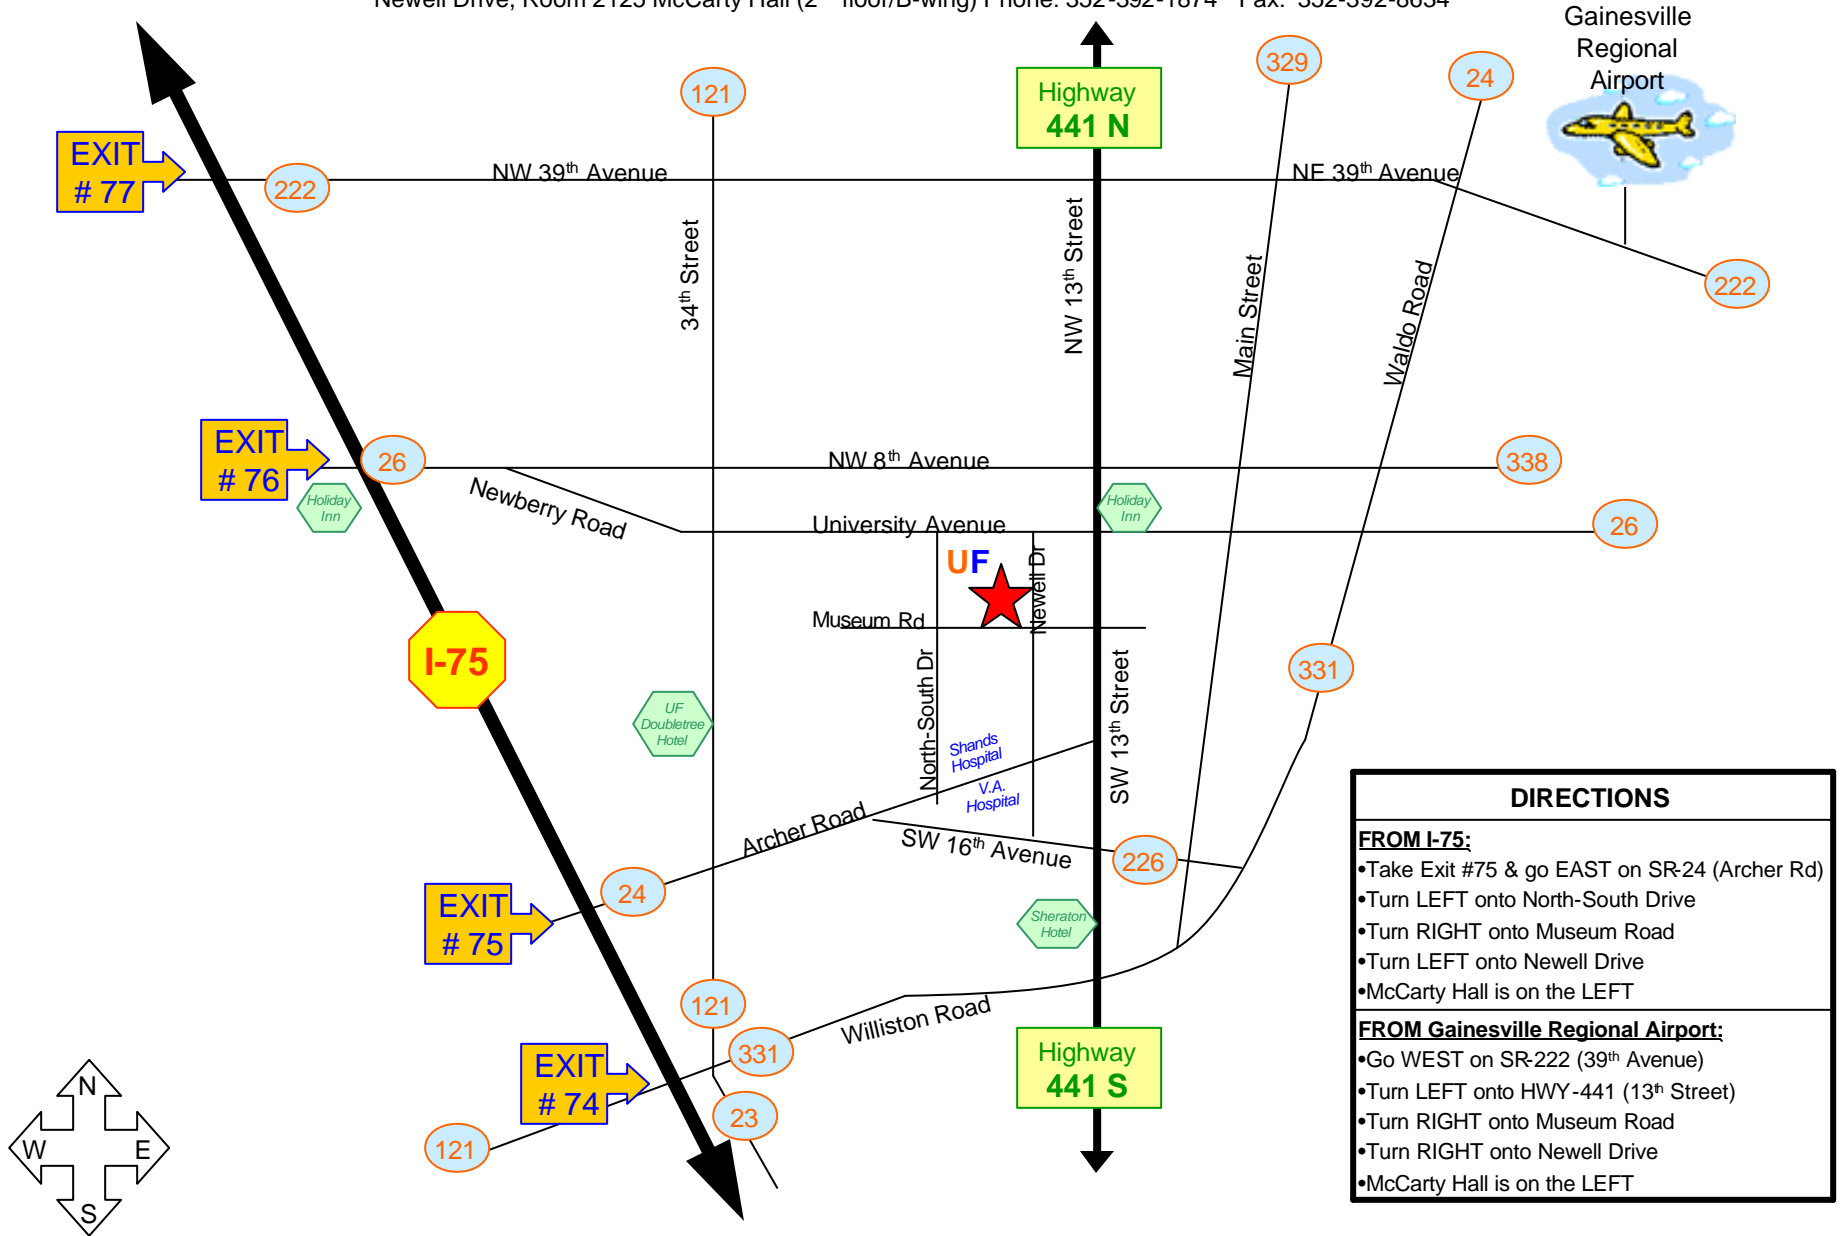

WE ARE HERE  **FLORIDA DEPARTMENT OF CITRUS, Economic Research Department**

Located on the University of Florida campus in Gainesville, Florida, at the corner of Museum Road & Newell Drive, Room 2125 McCarty Hall (2nd floor/B-wing) Phone: 352-392-1874 * Fax: 352-392-8634

DIRECTIONS	
FROM I-75:	
<ul style="list-style-type: none"> •Take Exit #75 & go EAST on SR-24 (Archer Rd) •Turn LEFT onto North-South Drive •Turn RIGHT onto Museum Road •Turn LEFT onto Newell Drive •McCarty Hall is on the LEFT 	
FROM Gainesville Regional Airport:	
<ul style="list-style-type: none"> •Go WEST on SR-222 (39th Avenue) •Turn LEFT onto HWY-441 (13th Street) •Turn RIGHT onto Museum Road •Turn RIGHT onto Newell Drive •McCarty Hall is on the LEFT 	